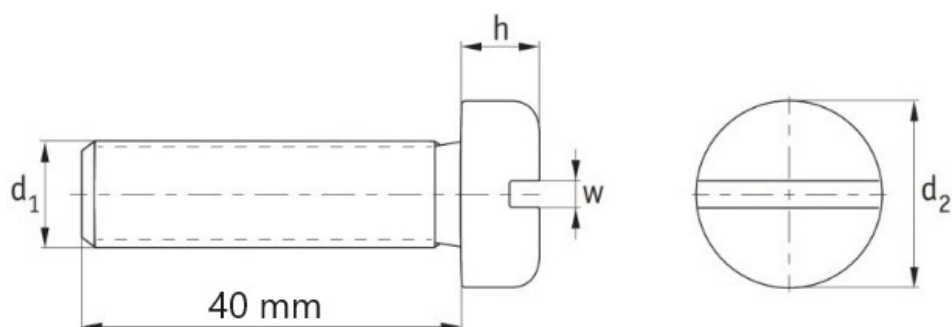

PRODUCT SHEET

Description:

DIN 85 Slotted Pan Head Screws, Solid Brass, AM 6X40

Item number:

11.07.602-0

Units	Box	Carton	HS Code	Barcode
Pcs.	100	1000	74153300	
				5704866016285

Thread Diameter (d1)	M6
d2 max. (mm)	12
h max. (mm)	3.6
w nom. (mm)	1.6